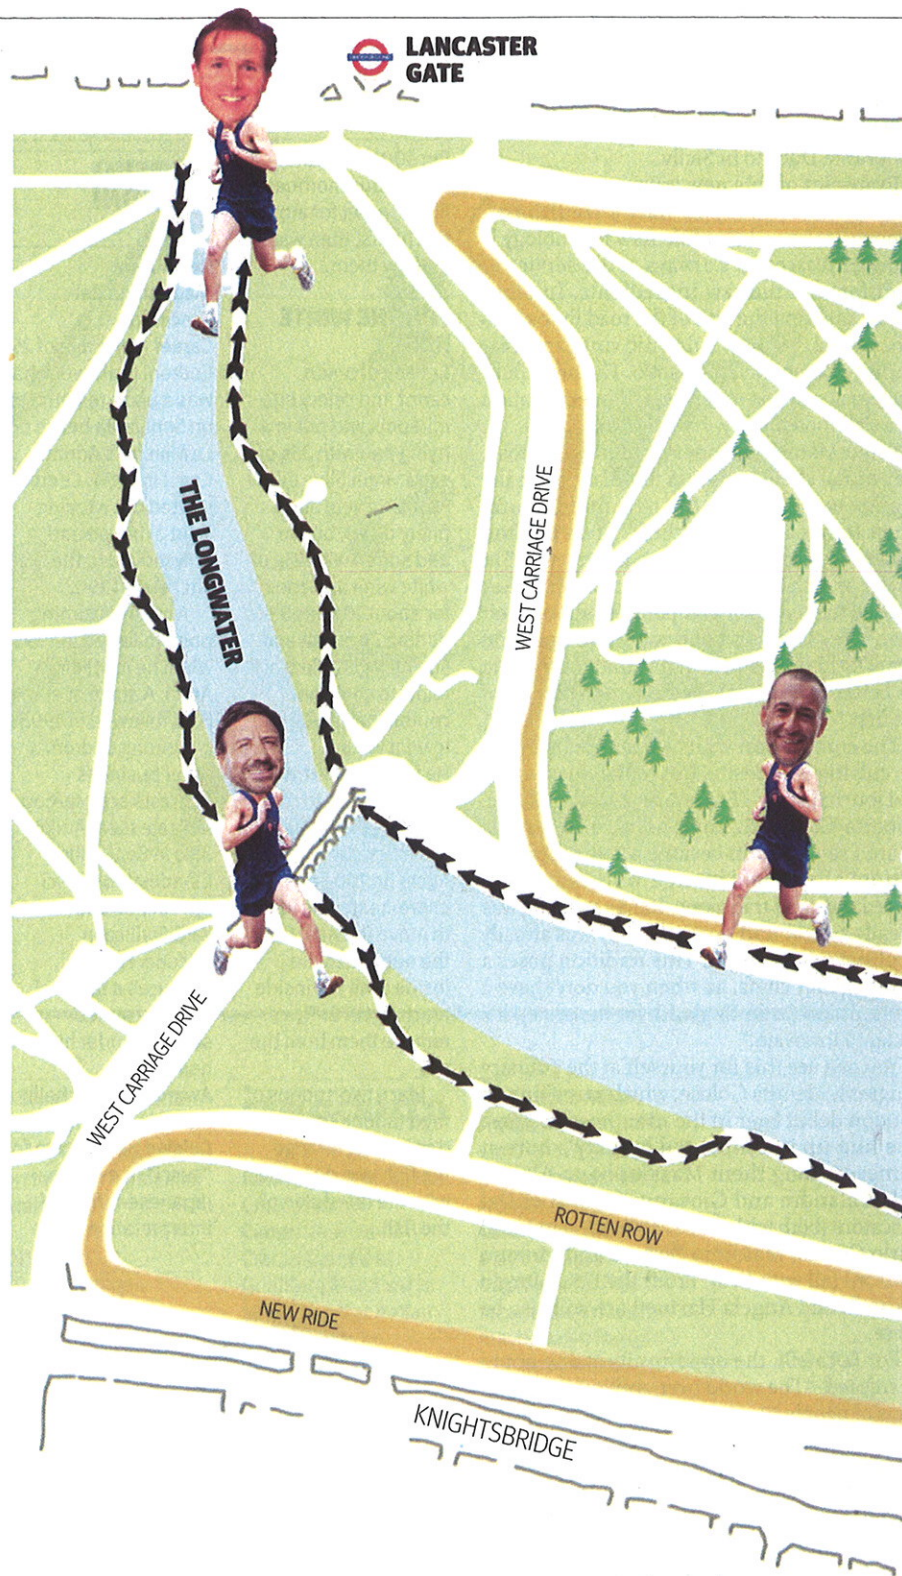

Nearly 4.5km around Hyde Park and then haring up the stairs at the Hilton tower – who'd be mad enough to do that? Well, thanks to the hard work of the folk at the Galvin at Windows restaurant, and with money raised going to a charity for disadvantaged youngsters, Michel Roux Jnr, Olympic medallist Roger Black and former England footballer Graeme Le Saux are among those who have signed up to take part in a race that's bound to be the highlight of London's sporting summer

A RUN FOR THEIR MONEY