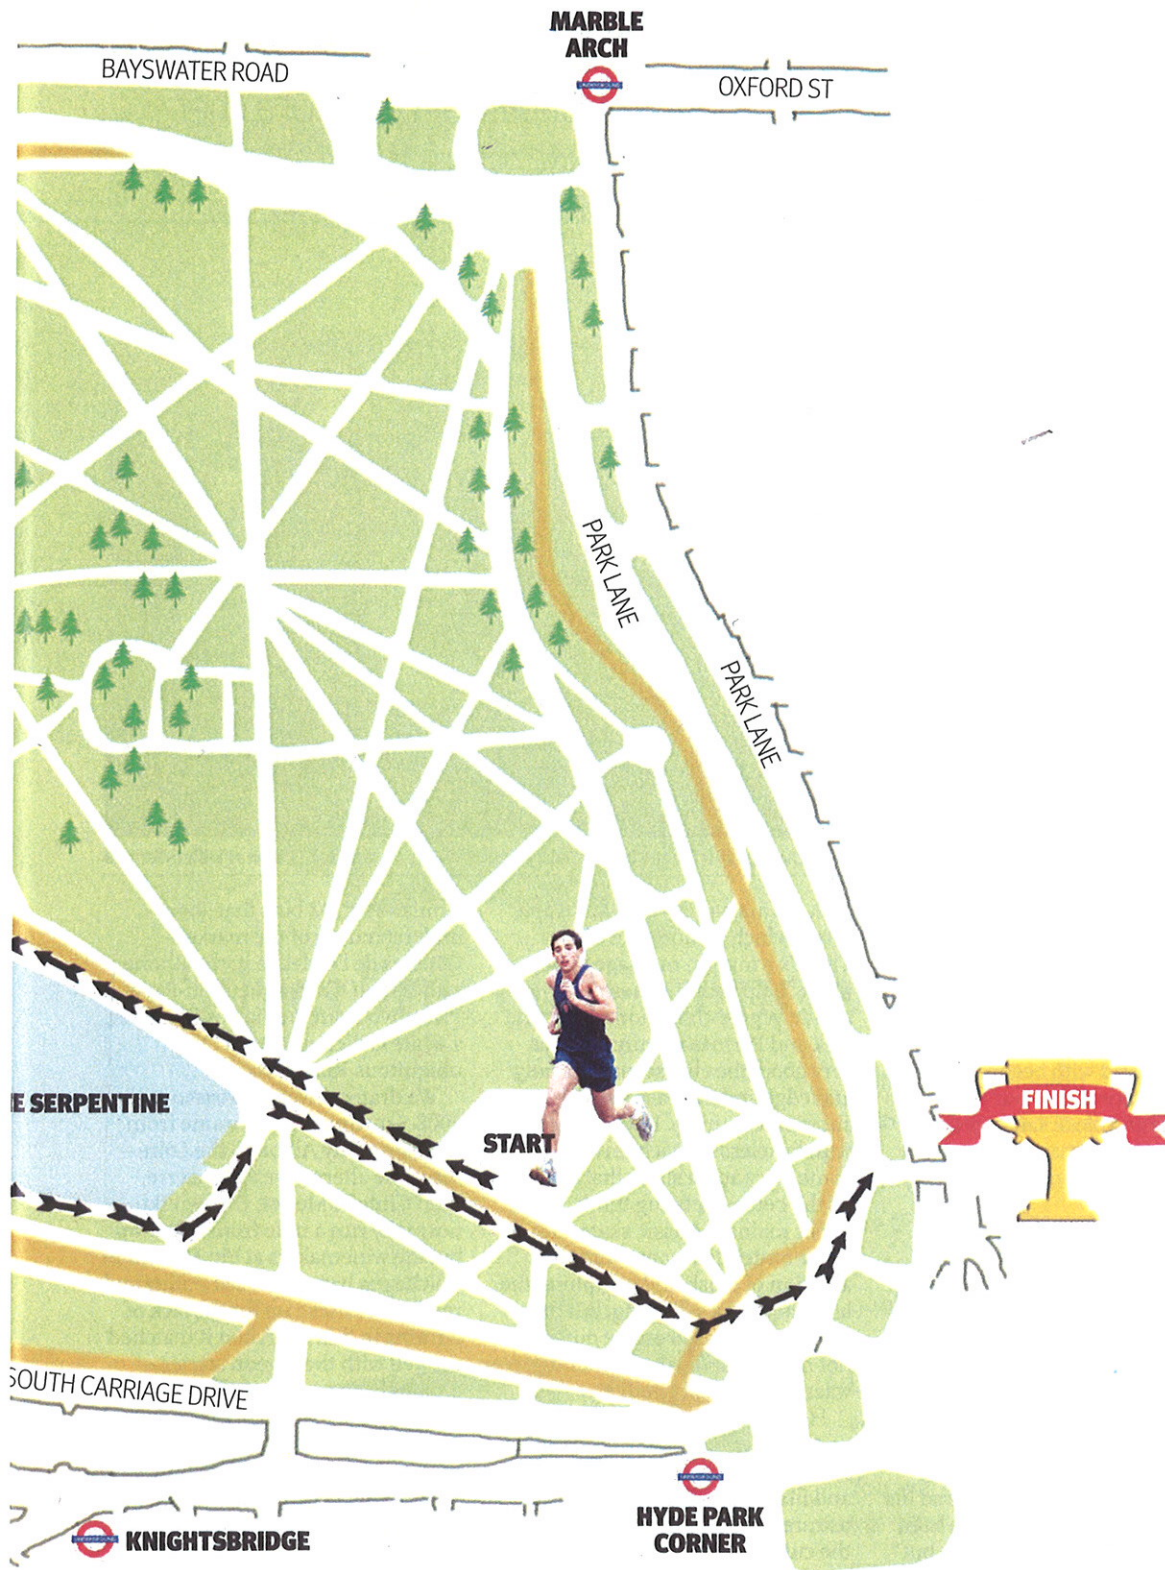

Youngsters identified by the Solve This Ongoing Problem campaign (STOP), run by Alex Rose, have the chance to work front of house at Chris Galvin's restaurant at the London Hilton on Park Lane hotel, Galvin at Windows, or at the nearby Dorchester hotel. That follows a period of training at Westminster Kingsway College.

DETAILS OF SPONSORED RUN

Date: 17 June

Time: 4pm start

The route: The course starts gently enough, taking in a circuit of the Serpentine lake in Hyde Park, before heading through the Park Lane underpass. But then the hell